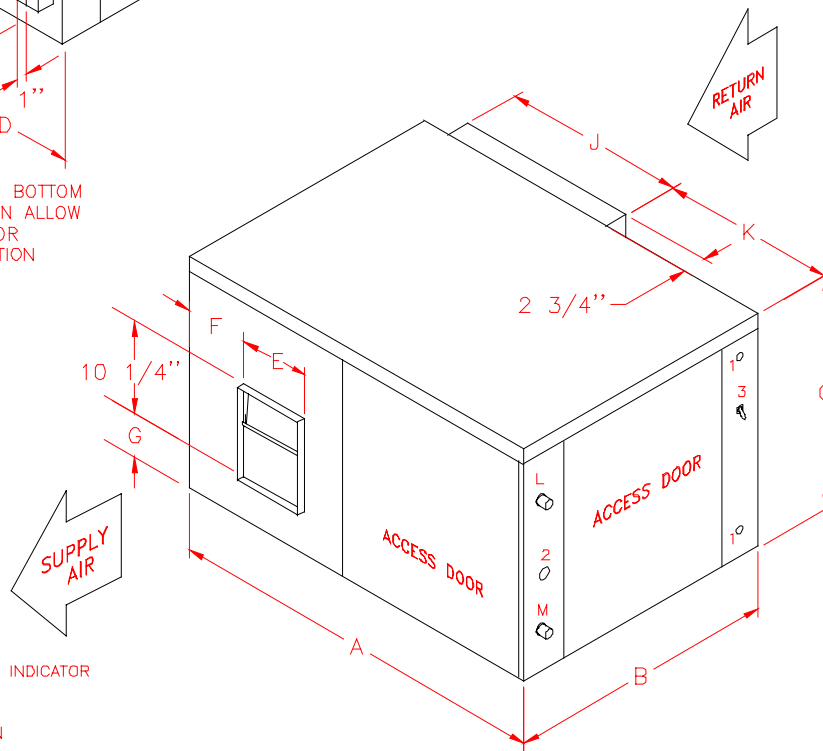

Dimensional Data

MAM Series

*7/8" SINK TYPE BOTTOM DRAIN CONNECTION ALLOW 6" CLEARANCE FOR P-TRAP INSTALLATION

LEGEND:

- 1- POWER CONNECTION
- 2- LIQUID & MOISTURE INDICATOR
- 3- ON/OFF SWITCH
- 4- ELECTRICAL SECTION
- 5- FILTER ACCESS

NOTE: ALL DIMENSIONS IN INCHES.

✓	MODEL	A	B	C	D	E	F	G	H	J	K	AIR COOLED A/C		WATER COOLED A/C		APPROX. WEIGHT
												HOT GAS L	LIQUID M	IN L	OUT M	
	MAM-016	38	27	18	13 1/2	7	4	2 3/4	14	23 1/2	12	1/2 O.D.	3/8 O.D.	5/8	5/8	140
	MAM-024	38	27	18	13 1/2	7	4	2 3/4	14	23 1/2	12	5/8 O.D.	1/2 O.D.	5/8	5/8	175
	MAM-030	38	27	18	13 1/2	8 1/4	4	2 5/8	14	23 1/2	12	5/8 O.D.	1/2 O.D.	5/8	5/8	195
	MAM-036	39	30	22	14	8 1/4	5	2 3/4	18	24 1/2	12	5/8 O.D.	1/2 O.D.	3/4	3/4	230
	MAM-042	43	30	22	15 3/4	9 1/8	5	3	18	26 1/2	14	7/8 O.D.	5/8 O.D.	3/4	3/4	240
	MAM-048	43	30	22	15 3/4	9 1/8	5	3	18	26 1/2	14	7/8 O.D.	5/8 O.D.	7/8	7/8	250
	MAM-060	48	36	22	18 1/4	9 1/8	5	3	22	35 1/2	11 1/2	7/8 O.D.	5/8 O.D.	7/8	7/8	320

Horizontal Air Discharge