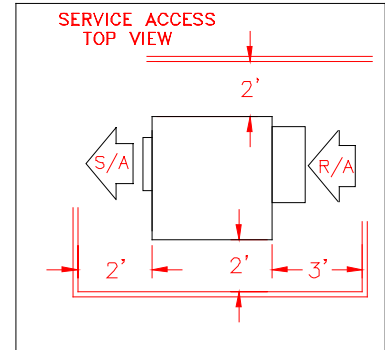

Dimensional Data

MAM Series

*7/8" SINK TYPE BOTTOM DRAIN CONNECTION ALLOW 6" CLEARANCE FOR P-TRAP INSTALLATION

LEGEND:

- 1- POWER CONNECTION
- 2- LIQUID & MOISTURE INDICATOR
- 3- ON/OFF SWITCH
- 4- ELECTRICAL SECTION
- 5- FILTER ACCESS

NOTE: ALL DIMENSIONS IN INCHES.

✓	MODEL	A	B	C	D	E	F	G	H	J	K	AIR COOLED A/C		WATER COOLED A/C		APPROX. WEIGHT
												HOT GAS L	LIQUID M	IN L	OUT M	
	MAM-016	38	27	18	13 1/2	7	4	2 3/4	14	23 1/2	12	1/2 O.D.	3/8 O.D.	5/8	5/8	140
	MAM-024	38	27	18	13 1/2	7	4	2 3/4	14	23 1/2	12	5/8 O.D.	1/2 O.D.	5/8	5/8	175
	MAM-030	38	27	18	13 1/2	8 1/4	4	2 5/8	14	23 1/2	12	5/8 O.D.	1/2 O.D.	5/8	5/8	195
	MAM-036	39	30	22	14	8 1/4	5	2 3/4	18	24 1/2	12	5/8 O.D.	1/2 O.D.	3/4	3/4	230
	MAM-042	43	30	22	15 3/4	9 1/8	5	3	18	26 1/2	14	7/8 O.D.	5/8 O.D.	3/4	3/4	240
	MAM-048	43	30	22	15 3/4	9 1/8	5	3	18	26 1/2	14	7/8 O.D.	5/8 O.D.	7/8	7/8	250
	MAM-060	48	36	22	18 1/4	9 1/8	5	3	22	35 1/2	11 1/2	7/8 O.D.	5/8 O.D.	7/8	7/8	320