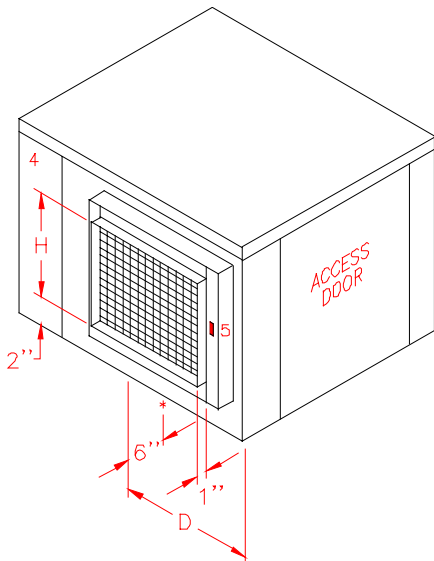

Dimensional Data

MAM Series

*7/8" SINK TYPE BOTTOM DRAIN CONNECTION ALLOW 6" CLEARANCE FOR P-TRAP INSTALLATION

LEGEND:

- 1- POWER CONNECTION
- 2- LIQUID & MOISTURE INDICATOR
- 3- ON/OFF SWITCH
- 4- ELECTRICAL SECTION
- 5- FILTER ACCESS

NOTE: ALL DIMENSIONS IN INCHES.

✓	MODEL	A	B	C	D	E	F	G	H	J	K	AIR COOLED A/C		WATER COOLED A/C		APPROX. WEIGHT
												HOT GAS L	LIQUID M	IN L	OUT M	
	MAM-016	38	27	18	13 1/2	7	4	2 3/4	14	23 1/2	12	1/2 O.D.	3/8 O.D.	5/8	5/8	140
	MAM-024	38	27	18	13 1/2	7	4	2 3/4	14	23 1/2	12	5/8 O.D.	1/2 O.D.	5/8	5/8	175
	MAM-030	38	27	18	13 1/2	8 1/4	4	2 5/8	14	23 1/2	12	5/8 O.D.	1/2 O.D.	5/8	5/8	195
	MAM-036	39	30	22	14	8 1/4	5	2 3/4	18	24 1/2	12	5/8 O.D.	1/2 O.D.	3/4	3/4	230
	MAM-042	43	30	22	15 3/4	9 1/8	5	3	18	26 1/2	14	7/8 O.D.	5/8 O.D.	3/4	3/4	240
	MAM-048	43	30	22	15 3/4	9 1/8	5	3	18	26 1/2	14	7/8 O.D.	5/8 O.D.	7/8	7/8	250
	MAM-060	48	36	22	18 1/4	9 1/8	5	3	22	35 1/2	11 1/2	7/8 O.D.	5/8 O.D.	7/8	7/8	320

Horizontal Air Discharge